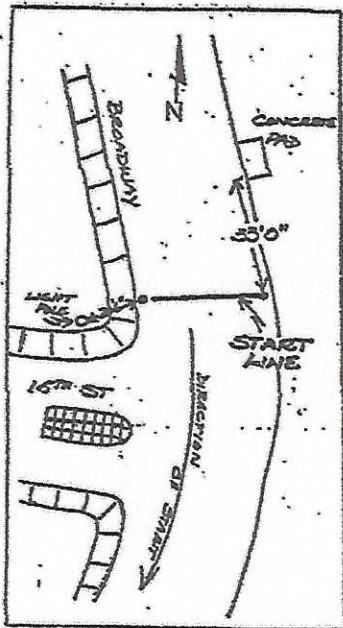

ARSENAL CITY 5K

CITY OF
WATERVLIET NY

Key Point Locations

Start - On Broadway facing south at 15th St intersection. Line is 33' S of concrete pad on E side and 20" 6" NE of light pole on NW corner. Line is the former start line.

Mile 1 - On west side of 3d Ave in 6th St intersection. Point is 7' N of S curb of 6th St.

Mile 2 - On east side of Broadway even with the S edge of big door to #547 Broadway.

Mile 3 - On west side of Broadway 3'3" S of start line.

Finish - On west side of Broadway S of 16th St. Point is 26'10" S of light pole #7 and 51'11" S of metal storm grate on W side.

RUNNERS
MAY CROSS
GRAVEL HERE