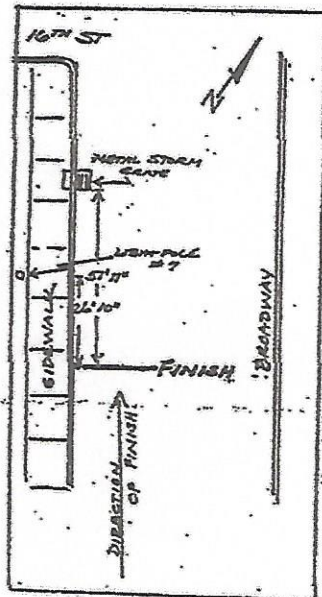

ARSENAL CITY 5K

CITY OF
WATERVLIET NY

Key Point Locations

Start - On Broadway facing south at 15th St intersection. Line is 33' S of concrete pad on E side and 20" 6" NE of light pole on NW corner. Line is the former start line.

Mile 1 - On west side of 3d Ave in 6th St intersection. Point is 7' N of S curb of 6th St.

Mile 2 - On east side of Broadway even with the S edge of big door to #547 Broadway.

Mile 3 - On west side of Broadway 3'3" S of start line.

Finish - On west side of Broadway S of 16th St. Point is 26'10" S of light pole #7 and 51'11" S of metal storm grate on W side.

RUNNERS
MAY CROSS
GRAVEL HERE